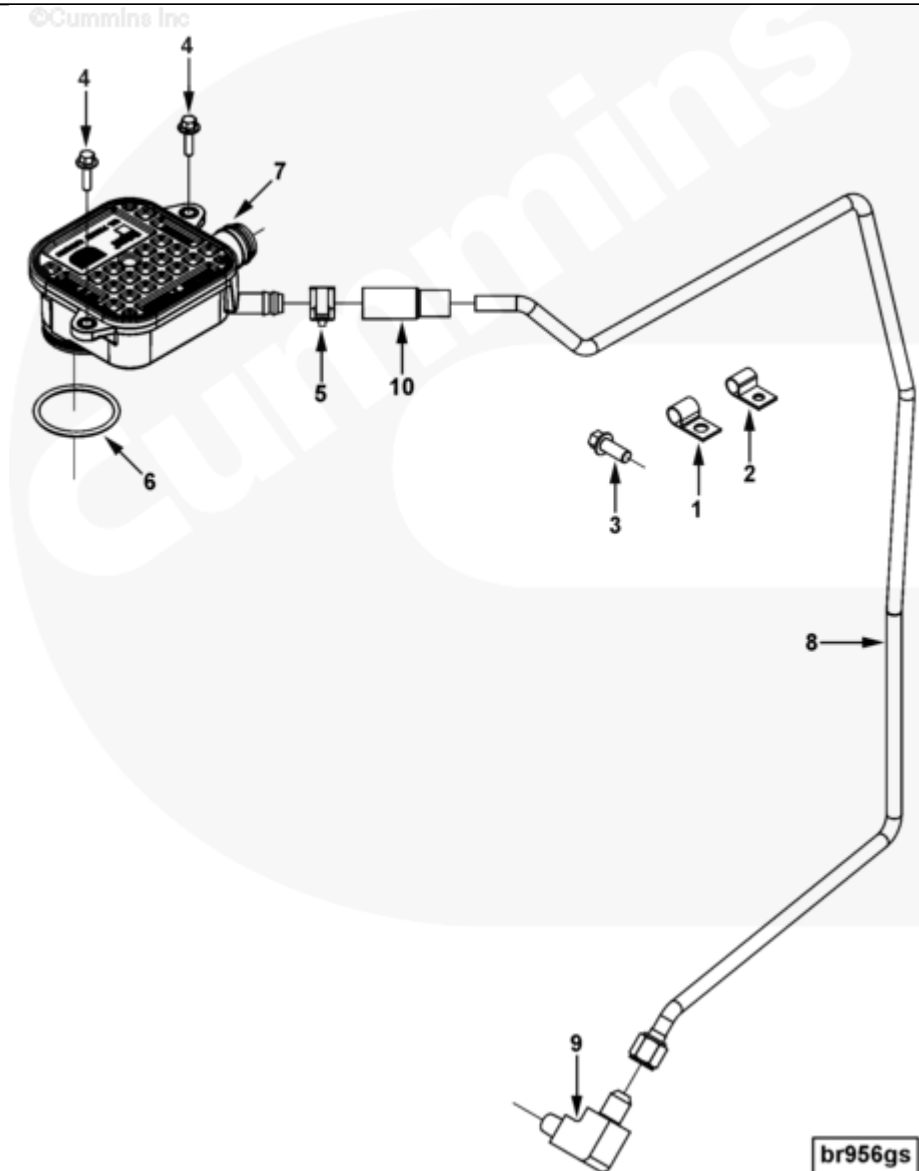

Cart	Ref No	Part Number	Part Description	Required	Remarks
<input type="button" value="View My Cart"/>					
		BR9197-04	Crankcase Breather		MR - BREATHER, CRANKCASE...(More)
					Engine Family: C & L
					Breather Type: Closed
					Breather Tube Supplier: CMD
					Breather Location:
					From Centerline of Engine to
					Centerline of Vent
					(mm): 35
					From Centerline of Crank to
					Centerline of Vent
					(mm): 609
					From Front Face of Block to
					Centerline of Vent
					(mm): -535
					Unique Characteristics:
					Metal Tube
<input type="checkbox"/>	1	196206	Clip	1	
<input type="checkbox"/>	2	3626116	Clip	1	Mechelen Part
<input type="checkbox"/>	3	3900630	Hexagon Flange Head Cap Screw	1	M8 X 1.25 X 20
<input type="checkbox"/>	4	3901865	Hexagon Flange Head Cap Screw	2	M6 X 1.00 X 20.
<input type="checkbox"/>	5	3917994	Spring Hose Clamp	1	
<input type="checkbox"/>		3964093	Breather Housing	1	
<input type="checkbox"/>	6	3073966	O-Ring Seal	1	
	7	3964092	Breather Housing	1	
<input type="checkbox"/>	8	3970823	Lubricating Oil Drain Tube	1	
<input type="checkbox"/>	9	3970827	Check Valve	1	
<input type="checkbox"/>	10	3970850	Molded Hose	1	